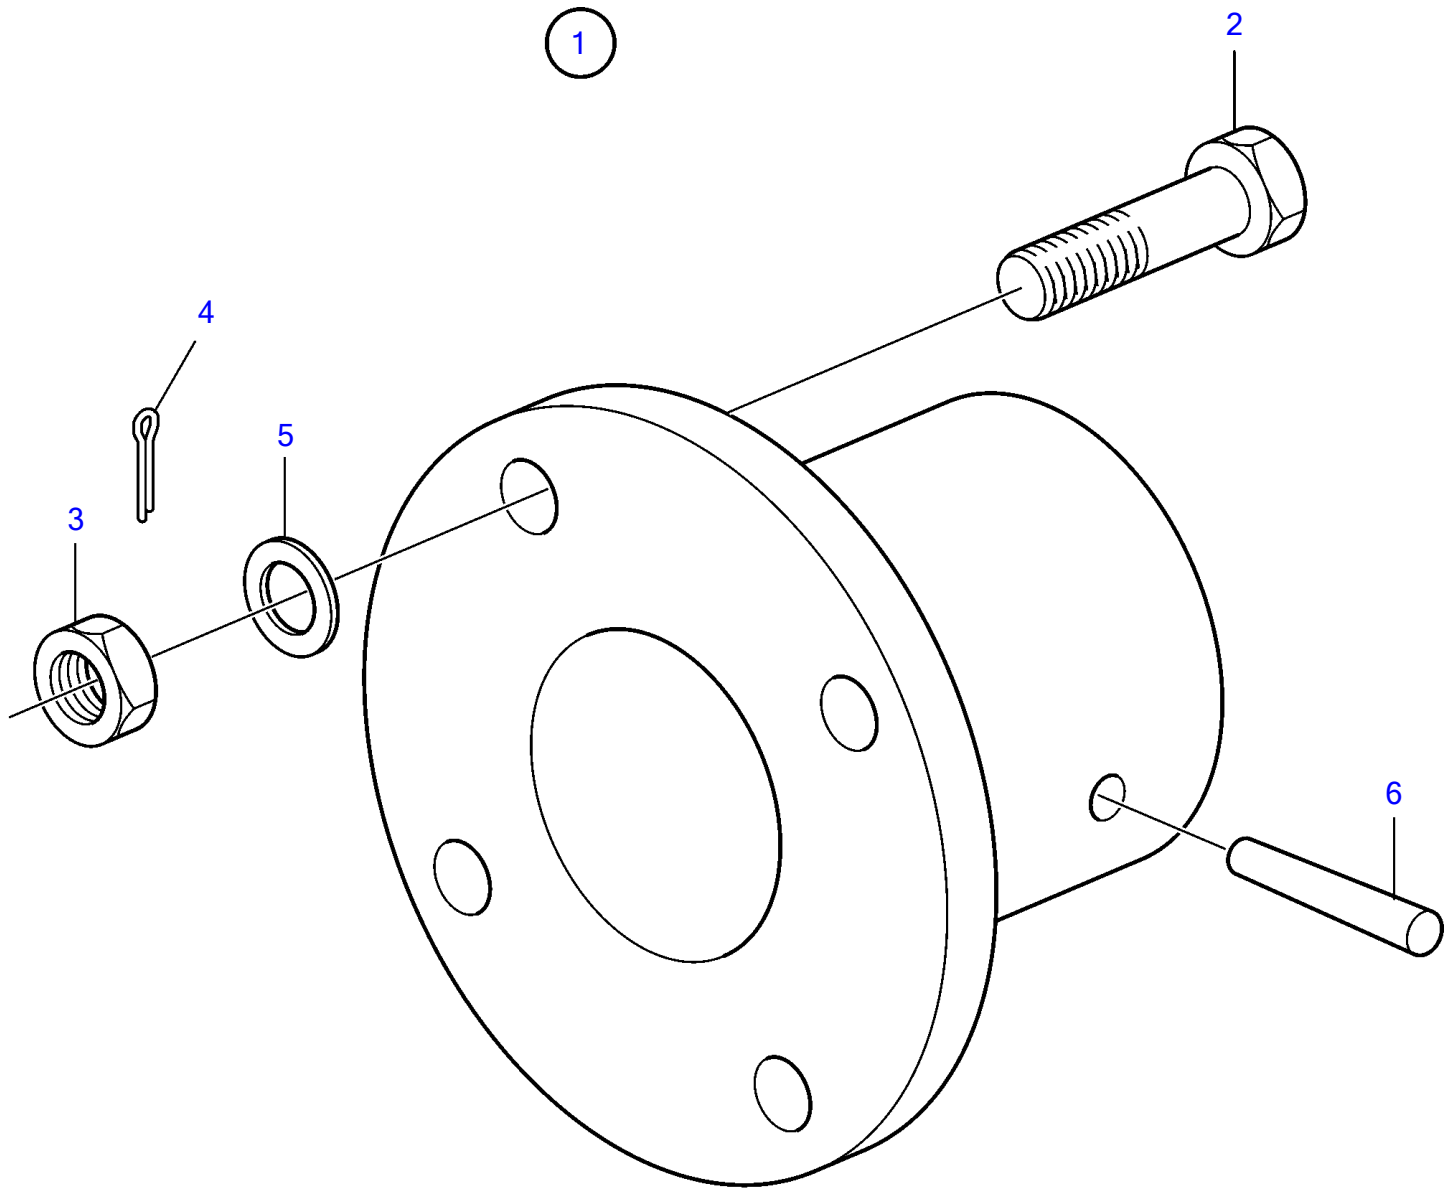

KAD42P-A, KAMD42P-A

4624

KAD42P-A, KAMD42P-A

REF	PART NO.	QTY	DESCRIPTION	NOTES
1	(829281)	1	Clutch half	Obsolete part
2	955692	4	• Hexagon screw	L=32mm
	955691	4	• Hexagon screw	L=25mm
3	955883	4	• Castle nut	
4	907834	4	• Split pin	
5	941904	4	• Spring washer	
6	907617	1	• Taper pin	